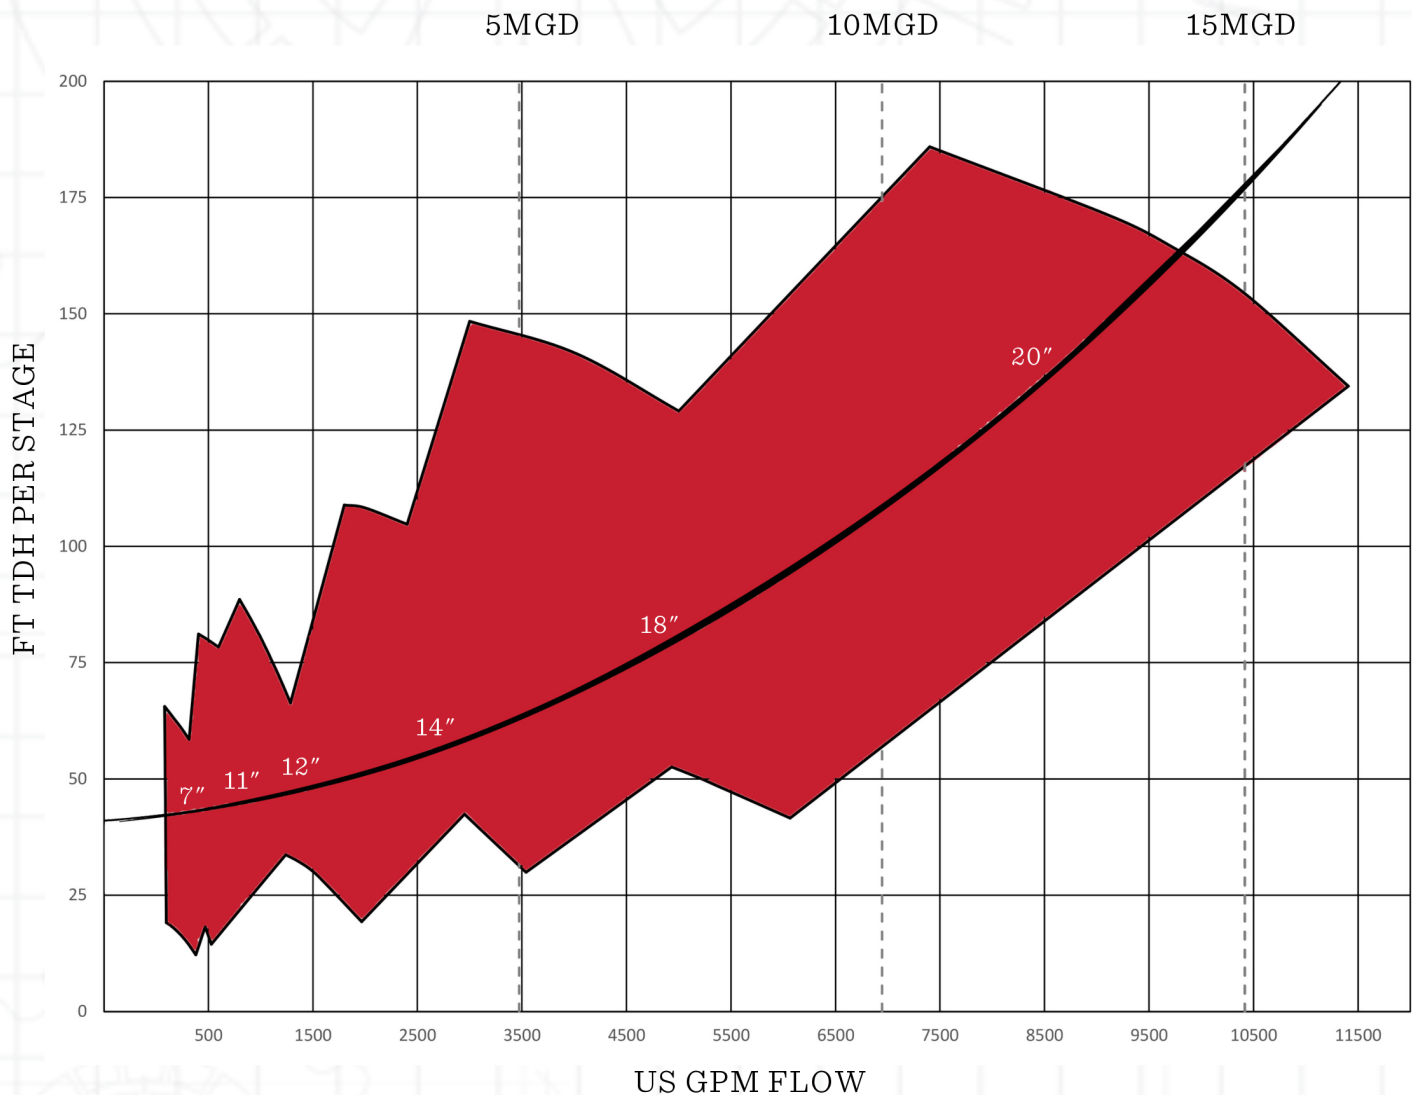

THE NEXT WAVE OF PERFORMANCE:

ENGINEERING CURVES FOR SIMFLO'S UPCOMING PRODUCTS!

LEARN MORE