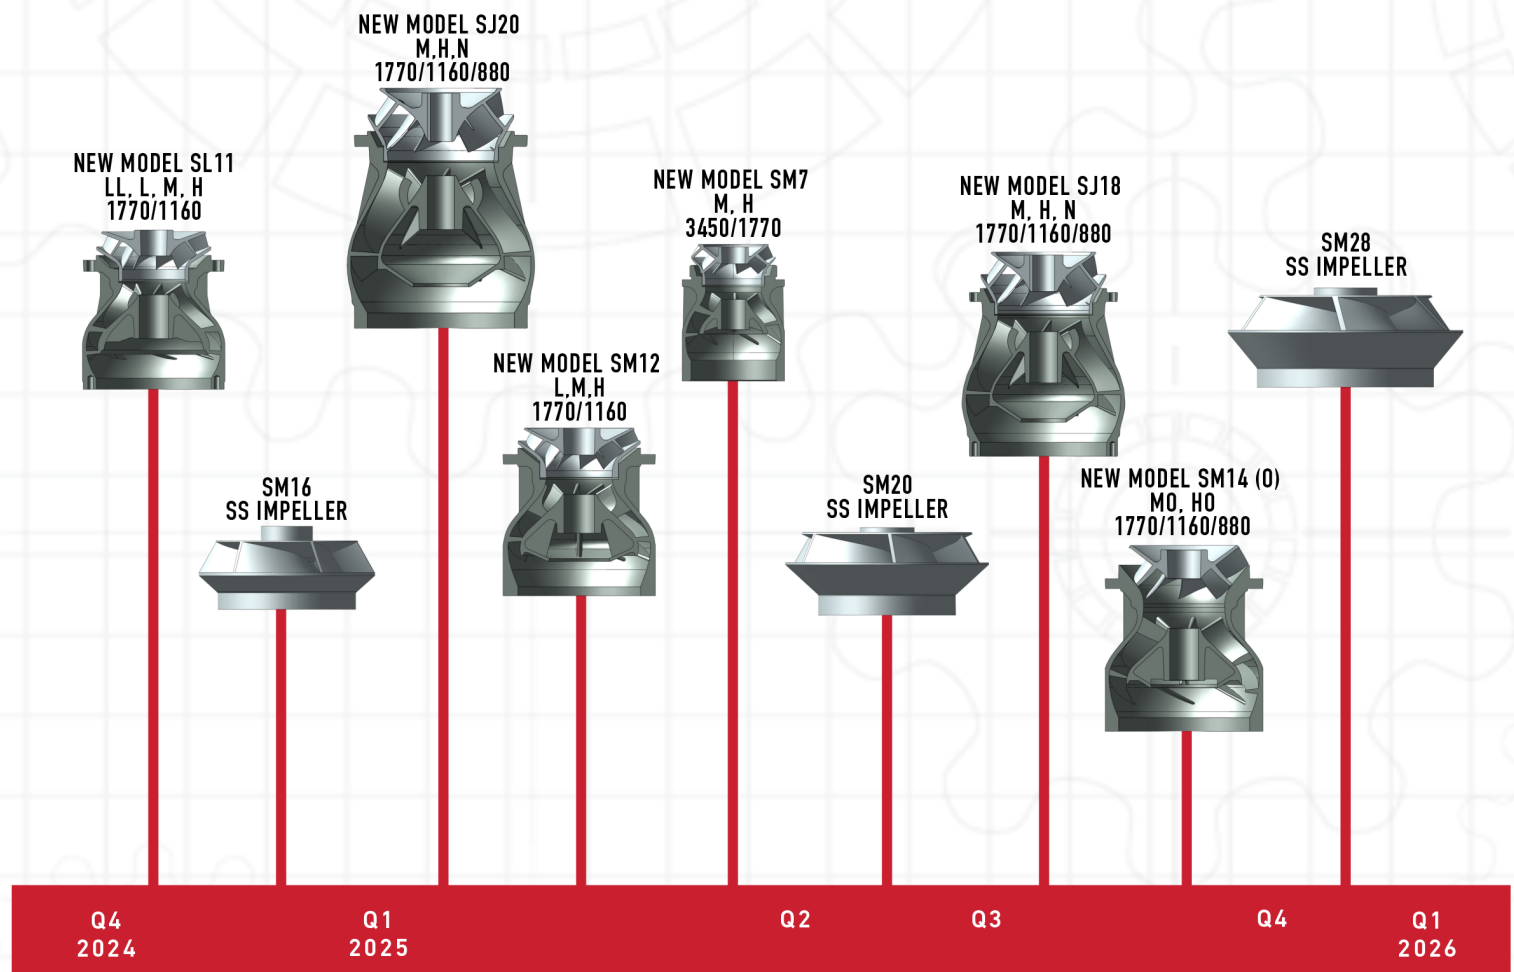

PRODUCT PREVIEW:

UPCOMING INNOVATIONS FROM SIMFLO!

We are excited to share a timeline of new products that are in development and will soon expand SIMFLO's product range.

Our upcoming lineup includes 7", 11", 12", 14", 18" and 20" bowls that will be available in multiple speeds, further expanding the SIMFLO product line within the 100 to 11,000 GPM range, including new Semi-Open (O) and Low NPSHr (N) designs. All upcoming models are engineered to perform in the toughest applications.

Check out the timeline below for the launch of these new products. *

Actual product release may shift due to testing and manufacturing variability.

CONTACT YOUR SIMFLO SALES REPRESENTATIVE FOR MORE DETAILS AND EXACT DATES
WHEN THESE PRODUCTS BECOME AVAILABLE!

WORLD-CLASS PUMP SOLUTIONS FOR INDUSTRIAL, MUNICIPAL, AGRICULTURAL
HEADQUARTERED IN THE USA SINCE 1952 | 806.747.3411 | SIMFLO.COM